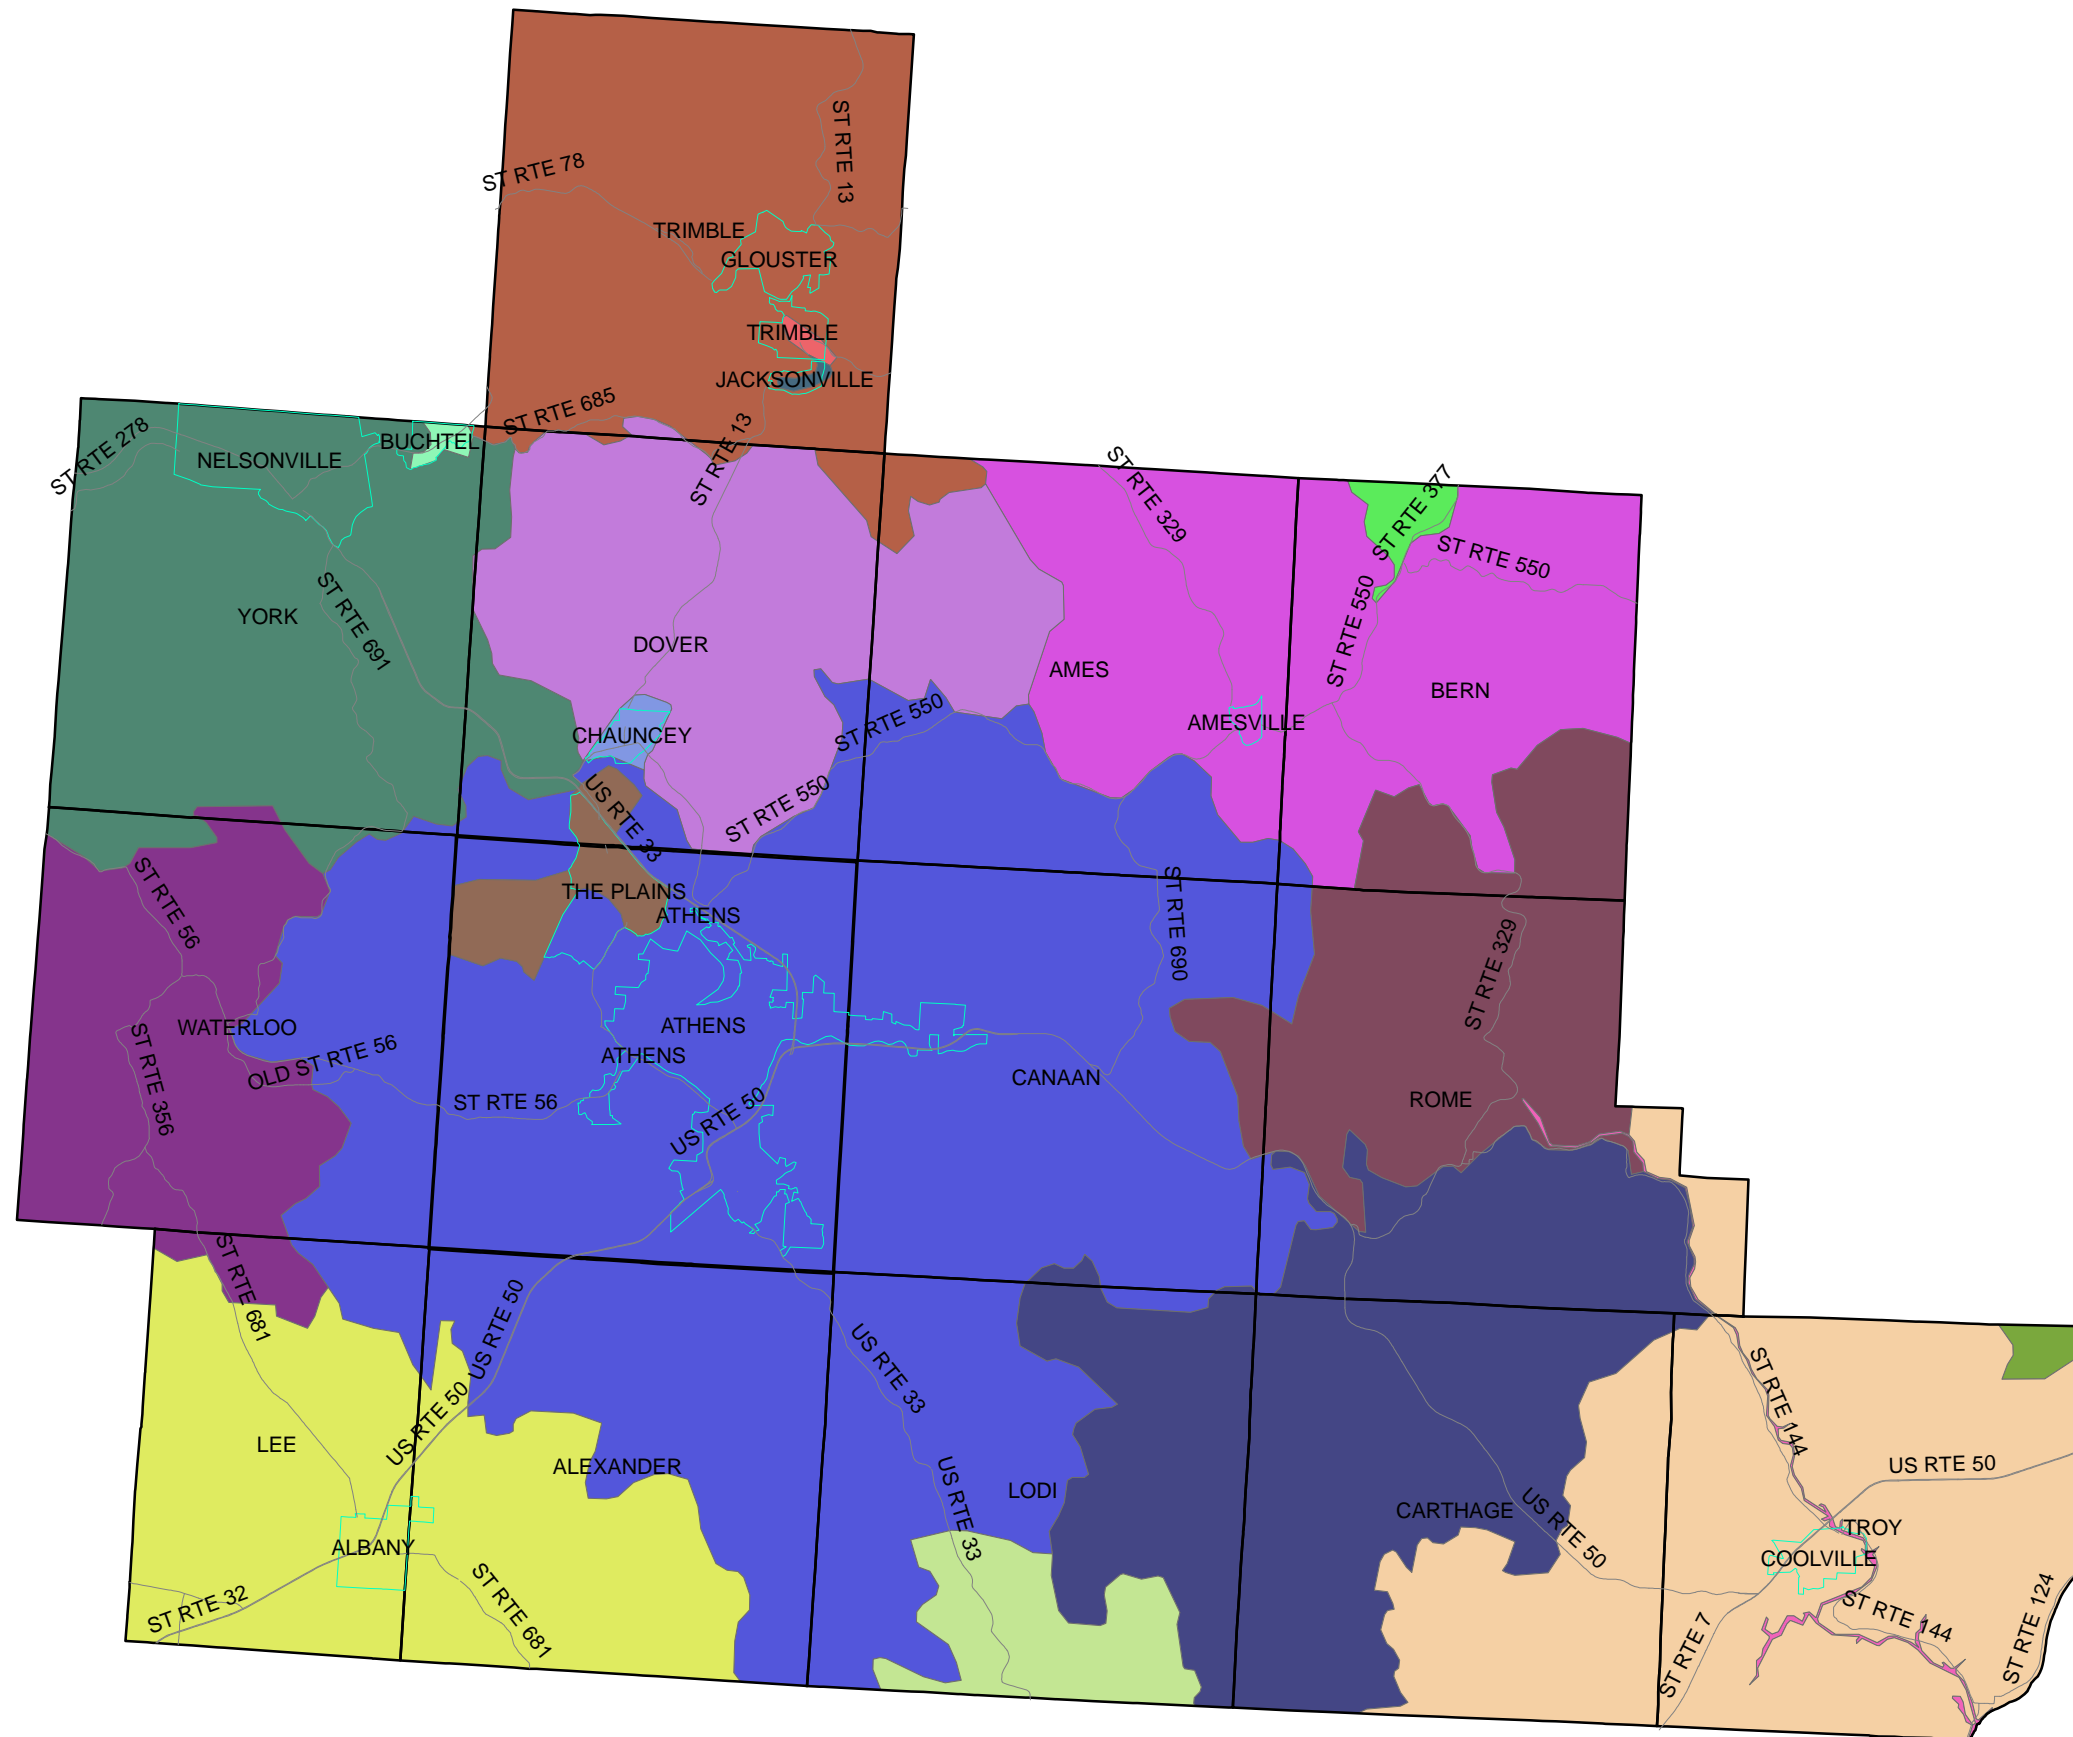

# Map # 1

## Zip Codes

### Legend

	Major Highways		45732
	City Boundary		45735
	Township		45740
	43144		45742
	43728		45761
	43730		45764
	45654		45766
	45701		45772
	45710		45776
	45711		45778
	45716		45780
	45719		45782
	45723		457HH
	45724		

## Athens County Comprehensive Land Use Plan

Map Created by Darren Cohen  
 Voinovich Center, Ohio University  
 Data Source: Athens County Engineer